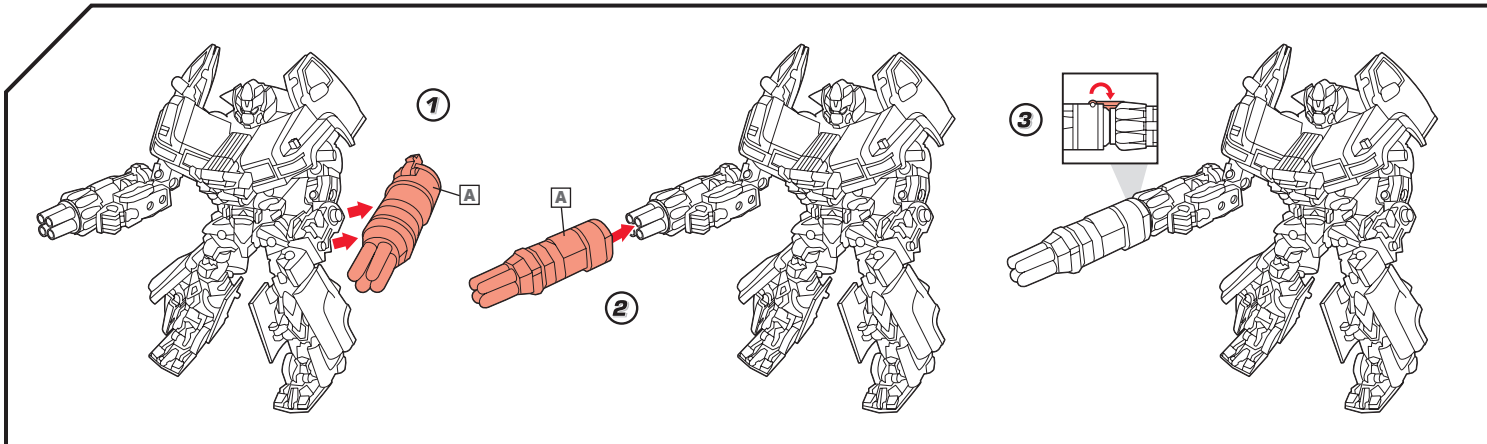

TRANSFORMERS

AUTOBOT
IRONHIDE

AGES 5+
81120/81060 Asst.

TRANSFORMERS.COM

NOTE: Some parts are made to detach if excessive force is applied and are designed to be reattached if separation occurs. Adult supervision may be necessary for younger children.

CHANGING TO ROBOT

REVERSE ORDER OF INSTRUCTIONS TO CONVERT BACK INTO VEHICLE.

Some poses may require hand support.

Hasbro
© 2006 DreamWorks LLC and Paramount Pictures Corporation
® and/or TM® & © 2006 Hasbro. All Rights Reserved.
TM & © denote U.S. Trademarks.
Manufactured under license from Tomy Company, Ltd.