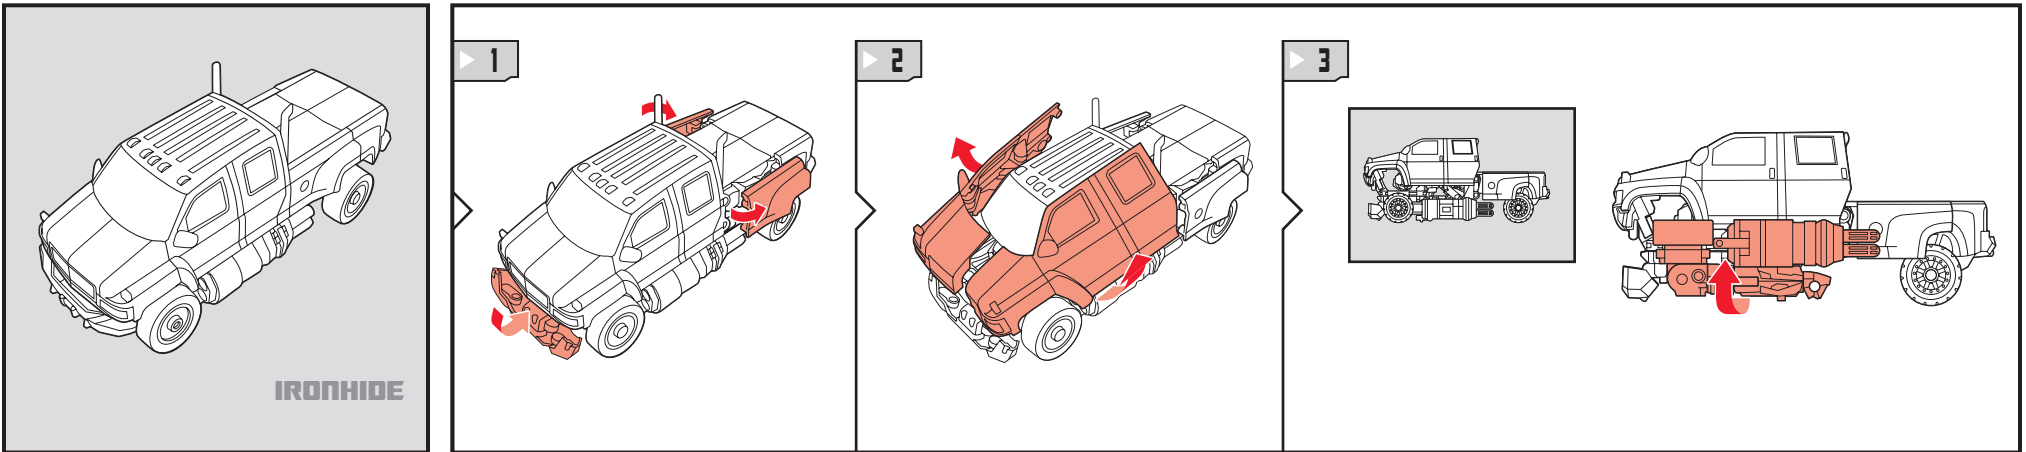

CHANGING TO ROBOT

REVERSE ORDER OF INSTRUCTIONS TO CONVERT BACK INTO VEHICLE.