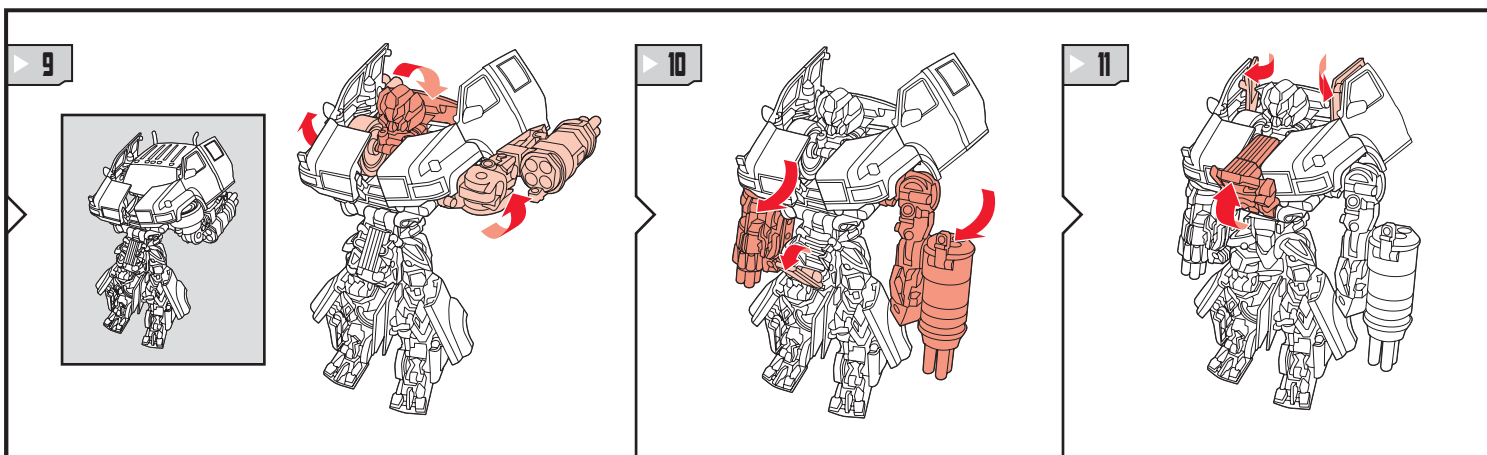

TRANSFORMERS

AUTOBOT
IRONHIDE

AGES 5+
81120/81060 Asst.

TRANSFORMERS.COM

NOTE: Some parts are made to detach if excessive force is applied and are designed to be reattached if separation occurs. Adult supervision may be necessary for younger children.

CHANGING TO ROBOT

REVERSE ORDER OF INSTRUCTIONS TO CONVERT BACK INTO VEHICLE.

Some poses may require hand support.

Hasbro
© 2006 DreamWorks LLC and Paramount Pictures Corporation
® and/or TM® & © 2006 Hasbro. All Rights Reserved.
TM & © denote U.S. Trademarks.
Manufactured under license from Tomy Company, Ltd.