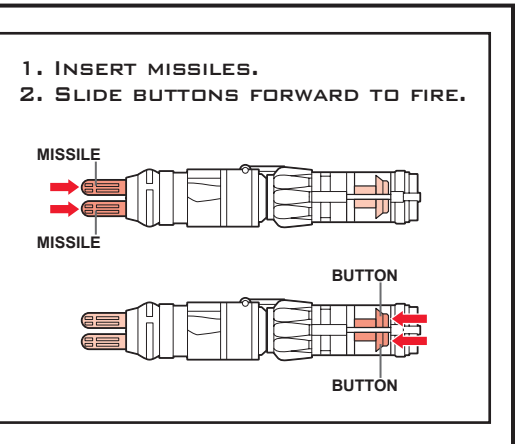

TRANSFORMERS

AUTOBOT
IRONHIDE

AGES 5+
81120/81060 Asst.

TRANSFORMERS.COM

NOTE: Some parts are made to detach if excessive force is applied and are designed to be reattached if separation occurs. Adult supervision may be necessary for younger children.

CHANGING TO ROBOT

REVERSE ORDER OF INSTRUCTIONS TO CONVERT BACK INTO VEHICLE.

Some poses may require hand support.

Hasbro
© 2006 DreamWorks LLC and Paramount Pictures Corporation
® and/or TM® & © 2006 Hasbro. All Rights Reserved.
TM & © denote U.S. Trademarks.
Manufactured under license from Tomy Company, Ltd.