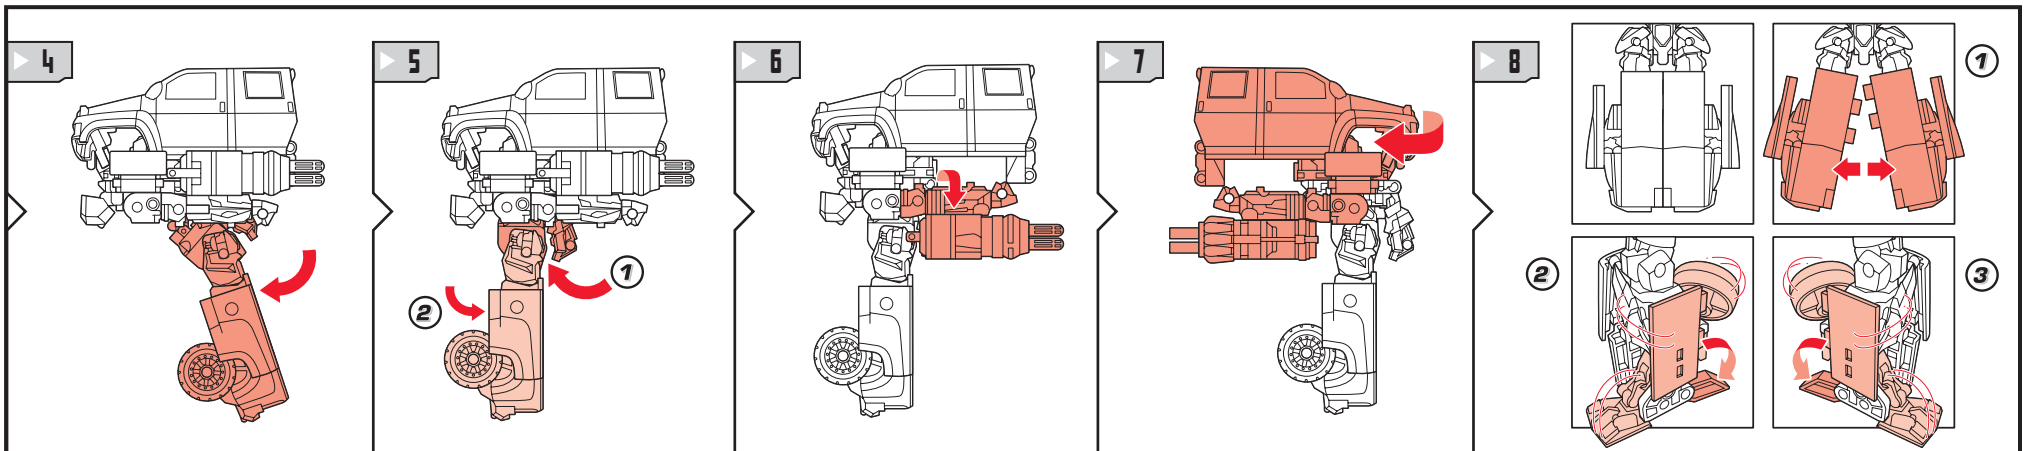

TRANSFORMERS

AUTOBOT
IRONHIDE

AGES 5+
81120/81060 Asst.

TRANSFORMERS.COM

NOTE: Some parts are made to detach if excessive force is applied and are designed to be reattached if separation occurs. Adult supervision may be necessary for younger children.

CHANGING TO ROBOT

REVERSE ORDER OF INSTRUCTIONS TO CONVERT BACK INTO VEHICLE.

Some poses may require hand support.

Hasbro
© 2006 DreamWorks LLC and Paramount Pictures Corporation
® and/or TM® & © 2006 Hasbro. All Rights Reserved.
TM & © denote U.S. Trademarks.
Manufactured under license from Tomy Company, Ltd.